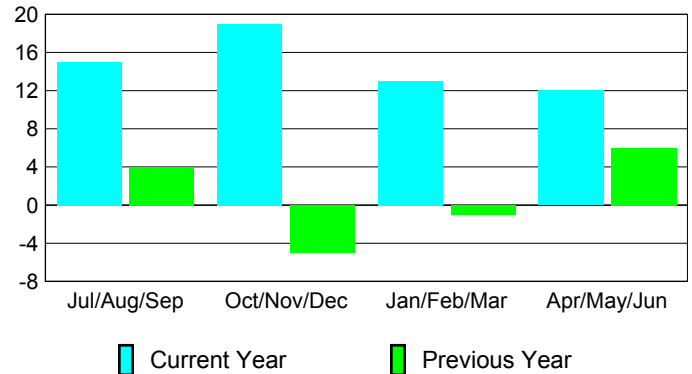

Membership Results 2008-2009

Membership 2007-2008

Month	Net Memb Goal	Actual New Memb	Actual Dropped Memb	Gain/Loss of Memb	Gain/Loss of Memb
Jul/Aug/Sep	3	33	-18	15	4
Oct/Nov/Dec	4	36	-17	19	-5
Jan/Feb/Mar	4	40	-27	13	-1
Apr/May/June	24	22	-10	12	6
Totals	35	131	-72	59	4

Membership Results 2008-2009

Goal, New, Dropped, Gain/Loss

Comparison of Membership Gain/Loss

Current Year Compared to the Previous Year

Gender Comparison 2008-2009

Jul/Aug/Sep

Oct/Nov/Dec

Jan/Feb/Mar

Apr/May/June

Male

Female