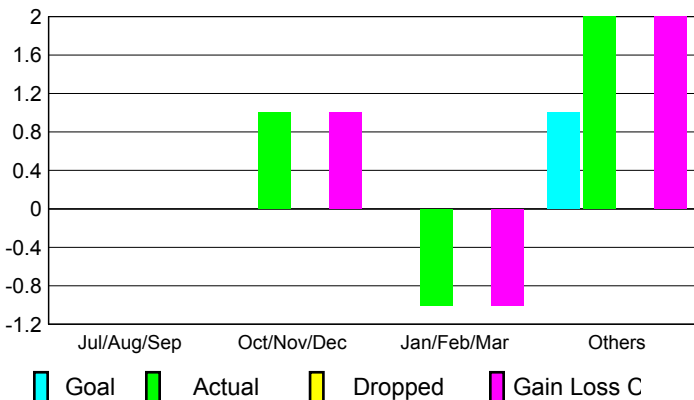

2008-2009 GMT Quarterly Report for District (or Undistricted) **District 112 A**

GMT: **JACQUES 'JACK' VERBEKE**

Location: **BELGIUM**

GMT CA: **4**

CLUBS

Club Results 2008-2009

Clubs 2007-2008

Month	New Club Goal	Actual New Clubs	Actual Dropped Clubs	Gain/Loss of Clubs	Gain/Loss of Clubs
Jul/Aug/Sep	0	0	0	0	0
Oct/Nov/Dec	0	1	0	1	0
Jan/Feb/Mar	0	-1	0	-1	0
Apr/May/June	1	2	0	2	0
Totals	1	2	0	2	0

Club Results 2008-2009

Goal, New, Dropped, Gain/Loss

Comparison of Club Gain/Loss

Current Year Compared to the Previous Year

YTD Status Quo Clubs 2008-2009

Status Quo Clubs Compared to Status Quo Members

MEMBERSHIP

Membership Results 2008-2009

Membership 2007-2008

Month	Net Memb Goal	Actual New Memb	Actual Dropped Memb	Gain/Loss of Memb	Gain/Loss of Memb
Jul/Aug/Sep	3	33	-18	15	4
Oct/Nov/Dec	4	36	-17	19	-5
Jan/Feb/Mar	4	40	-27	13	-1
Apr/May/June	24	22	-10	12	6
Totals	35	131	-72	59	4