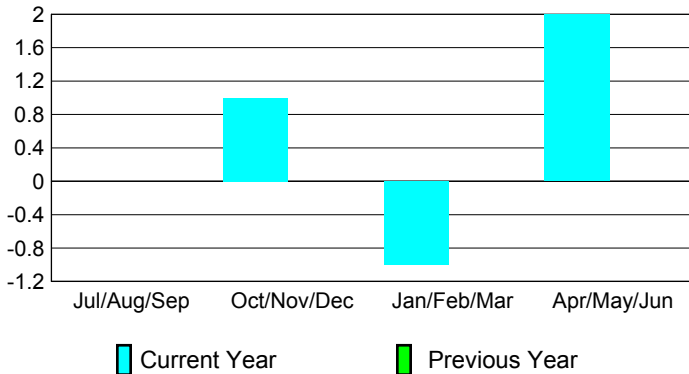

2008-2009 GMT Quarterly Report for District (or Undistricted) **District 112 A**

GMT: **JACQUES 'JACK' VERBEKE**

Location: **BELGIUM**

GMT CA: **4**

CLUBS

Club Results 2008-2009

Clubs 2007-2008

Month	New Club Goal	Actual New Clubs	Actual Dropped Clubs	Gain/Loss of Clubs	Gain/Loss of Clubs
Jul/Aug/Sep	0	0	0	0	0
Oct/Nov/Dec	0	1	0	1	0
Jan/Feb/Mar	0	-1	0	-1	0
Apr/May/June	1	2	0	2	0
Totals	1	2	0	2	0

Club Results 2008-2009

Goal, New, Dropped, Gain/Loss

Comparison of Club Gain/Loss

Current Year Compared to the Previous Year

YTD Status Quo Clubs 2008-2009

Status Quo Clubs Compared to Status Quo Members

MEMBERSHIP